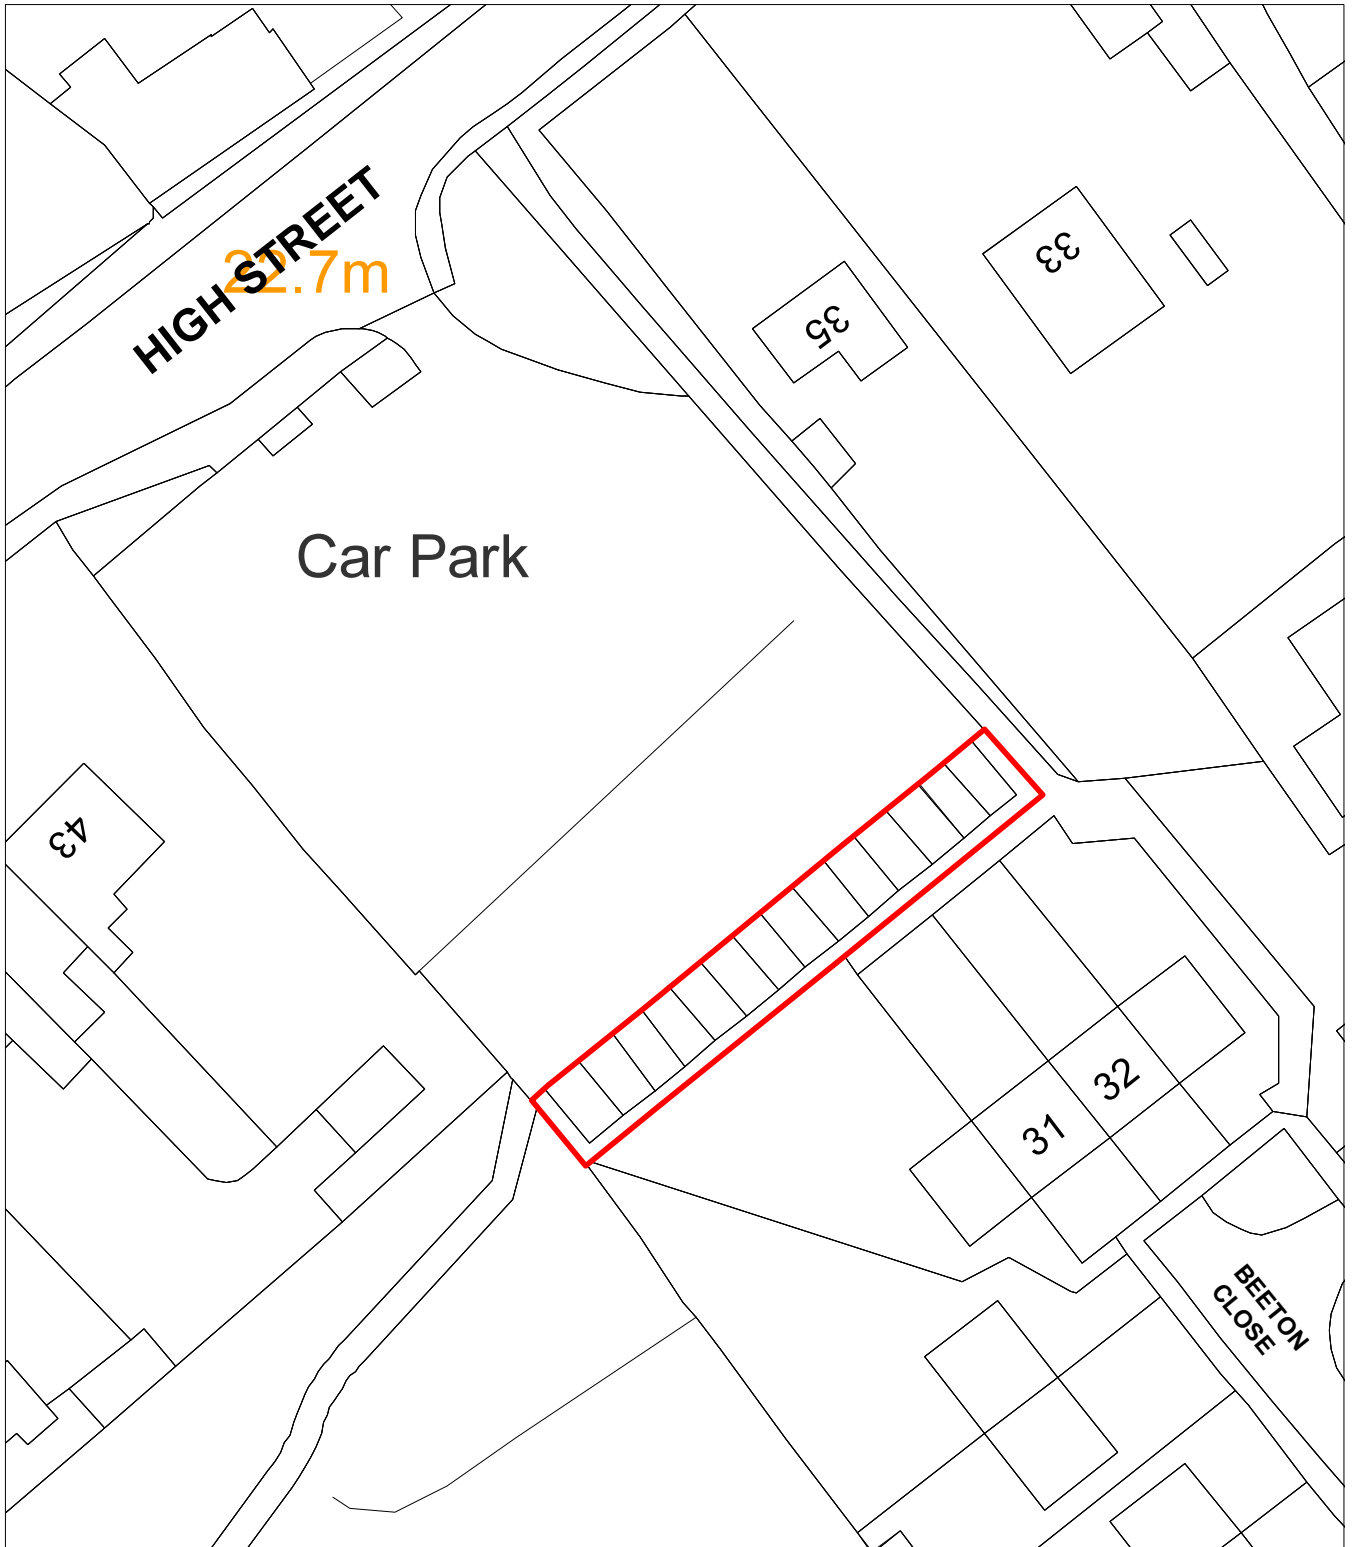

GARAGE SITE REAR OF CAR PARK, HIGH ST, MELBOURN

BASED ON THE ORDNANCE SURVEY MAPPING WITH THE PERMISSION OF THE CONTROLLER OF HER MAJESTY'S STATIONERY OFFICE ©CROWN COPYRIGHT. UNAUTHORISED REPRODUCTION INFRINGES CROWN COPYRIGHT AND MAY LEAD TO PROSECUTION OR CIVIL PROCEEDINGS.

SOUTH CAMBRIDGESHIRE DISTRICT COUNCIL LICENCE NO 100022500 2012

Scale 1:500